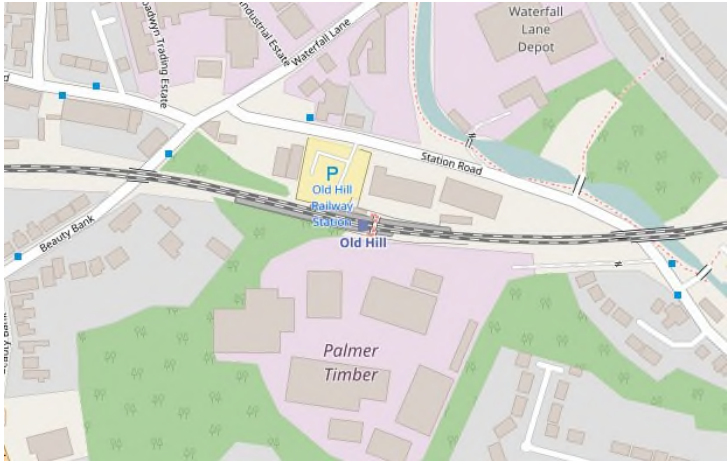

OLD HILL

Postcode for SatNav B64 6PL
Automated Ticket Machine ? Yes
Off Street Car Parking ? 51 free parking spaces

Booking Office Opening Times

Mon	Tues	Wed	Thurs	Fri	Sat	Sun
0700-1100	0700-1100	0700-1100	0700-1100	0700-1100	0900-1600	Closed

Footfall Totals

2015/2016	2016/2017	2017/2018	2018/2019	2019/2020	2020/2021	2021/2022	2022/2023	2023/2024
189,452	193,902	196,114	213,904	211,326	45,680	97,864	108,354	135,318

Old Hill station opened in 1866.

In 1878, it became a junction station when the lines north to Dudley and south to Halesowen were opened.

The passenger service to Halesowen was relatively short lived and was withdrawn on 5 December 1927, although trains for workers at Austin’s Longbridge Works continued until September 1958.

The passenger service to Dudley was known locally as “The Bumble Hole Line” and was withdrawn on 15 April 1964.