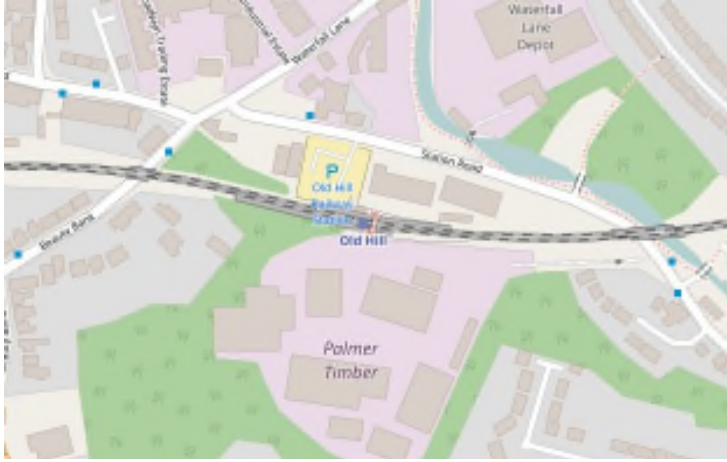

OLD HILL

Postcode for SatNav B64 6PL
 Automated Ticket Machine ? Yes
 Off Street Car Parking ? 51 free parking spaces

Booking Office Opening Times

Mon	Tues	Wed	Thurs	Fri	Sat	Sun
0700-1100	0700-1100	0700-1100	0700-1100	0700-1100	0900-1600	Closed

Footfall Totals

2011/2012	2012/2013	2013/2014	2014/2015	2015/2016	2016/2017	2017/2018	2018/2019	2019/2020
171,658	165,406	179,494	185,406	189,452	193,902	196,114	213,904	211,326

Old Hill station opened in 1866.

In 1878, it became a junction station when the lines north to Dudley and south to Halesowen were opened.

The passenger service to Halesowen was relatively short lived and was withdrawn on 5 December 1927, although trains for workers at Austin’s Longbridge Works continued until September 1958.

The passenger service to Dudley was known locally as “The Bumble Hole Line” and was withdrawn on 15 April 1964.