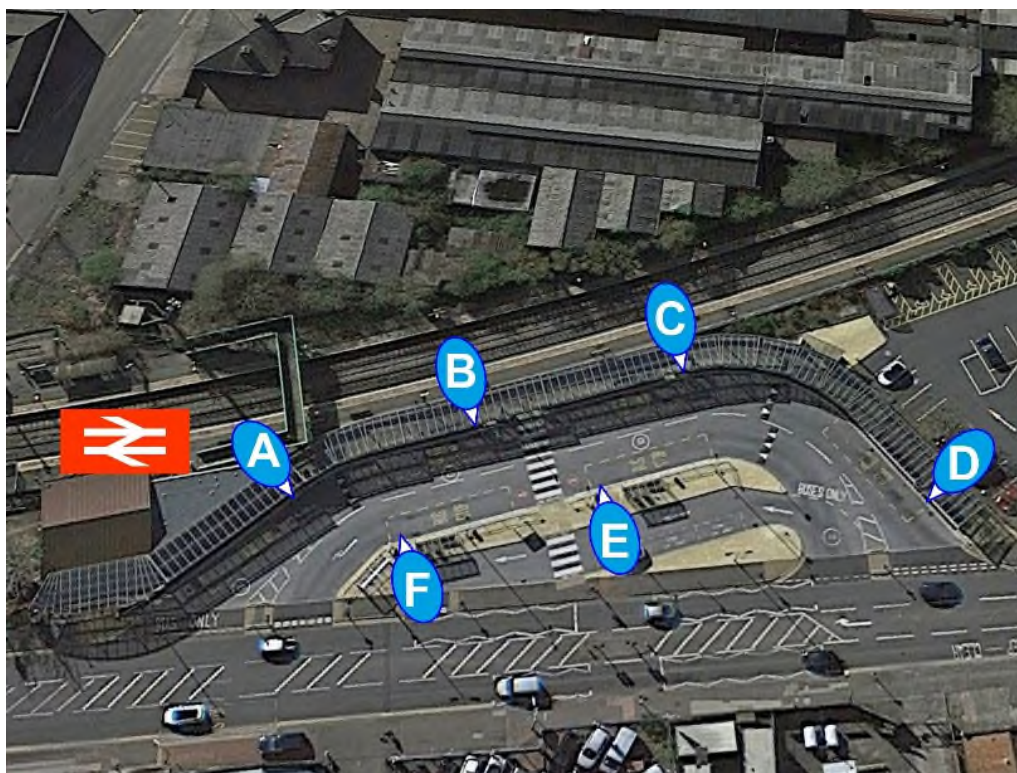

# CRADLEY HEATH (CRA)

Leave the station via the ticket office. Turn left to find the interchange and stops A to F. Stops A to D are on the main platform. Stops E and F are on the island platform.

Timetables for any bus route can be obtained by clicking on the following link.

<https://bustimes.org/localities/cradley-heath>

Times of the next few buses due at each stop may be obtained from Google Maps by clicking the link below and then clicking on the appropriate bus stop icon and selecting the bus route from the list on the left

<https://www.google.co.uk/maps/@52.4696201,-2.092309,281m/data=!3m1!1e3>

Op	Route	Stop	Route
NatX	<b>4<sup>M</sup></b>	E A	Old Hill, Blackheath, Oldbury, West Bromwich, WALSALL Quarry Bank, MERRY HILL
NatX	<b>X10</b>	B F	Quarry Bank, Merry Hill, Russells Hall, Pensnett Trading Estate, GORNAL WOOD Old Hill, Halesowen, Quinton, Bearwood, BIRMINGHAM