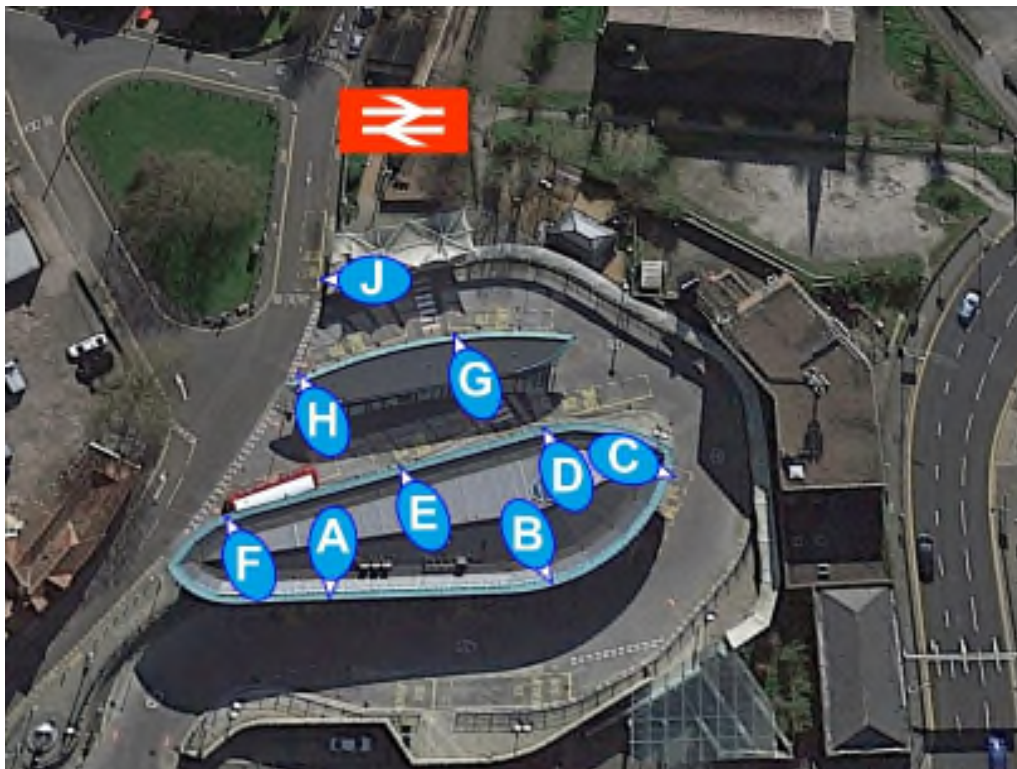

STOURBRIDGE TOWN (SBT)

The only exit from Stourbridge Town leads directly onto the Stourbridge Interchange. The first island building houses stands G and H, with the larger main building behind it housing stands A to F, plus public toilets, information points and a convenience store (Spar). Stop J in Vauxhall Road is for setting down.

Real time train information for departures from Stourbridge Junction is available at the Interchange.

Timetables for any bus route can be obtained by clicking on the appropriate link below the map.

Times of the next few buses due at each stop may be obtained from Google Maps by clicking the link below and then clicking on the appropriate bus stop icon and selecting the bus route from the list on the left

<https://www.google.co.uk/maps/@52.4558747,-2.143108,167m/data=!3m1!1e3>

Stop	Route	Op	Route	Timetables
F	6	NatX	Brettell Lane, Brierley Hill, Russells Hall Hospital, DUDLEY	https://bustimes.org/services/6-dudley-stourbridge-via-russells-hall-hospital
G	7	NatX	Norton, High Park, WOLLASTON JUNCTION	https://bustimes.org/services/7-dudley-wollaston-via-merry-hill-stourbridge
E			Pedmore, Wynall, Lye, Quarry Bank, Merry Hill, Netherton, Baptist End, DUDLEY	
G	8	NatX	Enville Street, WOLLASTON FARM	https://bustimes.org/services/8-wollaston-farm-wolverhampton-via-dudley
D			Amblecote, Merry Hill, Holly Hall, Dudley, Roseville, WOLVERHAMPTON	
F	9	NatX	Lye, Colley Gate, Halesowen, Quinton, Bearwood, BIRMINGHAM	https://bustimes.org/services/9-birmingham-stourbridge-via-halesowen-2
D	10^A	NatX	Oldswinford, Pedmore, Junction Station, STOURBRIDGE	https://bustimes.org/services/120a-birmingham-blackheath-via-oldbury
D	10^C	NatX	Junction Station, Pedmore, Oldswinford, STOURBRIDGE	https://bustimes.org/services/10c-stourbridge-norton-circular-clockwise
C	16	NatX	Wordsley, Kingswinford, Swindon, Wombourne, Penn, WOLVERHAMPTON	https://bustimes.org/services/16-wolverhampton-stourbridge-via-kingswinford
C	17	NatX	Ashwood Park, Kingswinford, Gornal Wood, Dibdale Road, DUDLEY	https://bustimes.org/services/17-stourbridge-dudley-via-kingswinford
C	17^A	NatX	Wordsley, Kingswinford, Gornal Wood, Dibdale Road, DUDLEY	https://bustimes.org/services/17a-stourbridge-wall-heath-via-wordsley