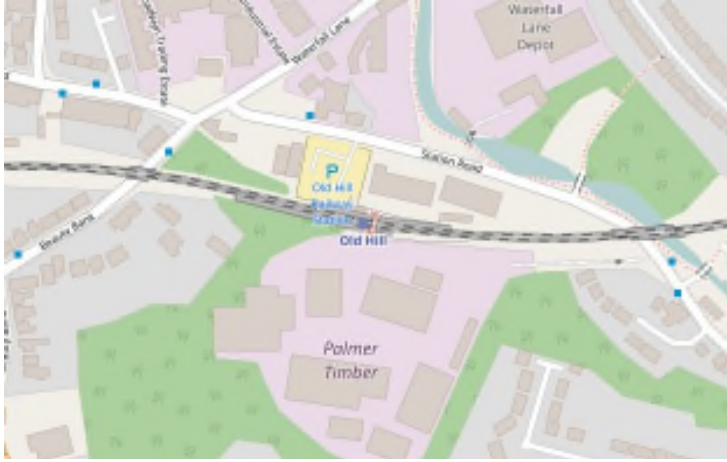

OLD HILL

Postcode for SatNav B64 6PL
 Automated Ticket Machine ? Yes
 Off Street Car Parking ? 51 free parking spaces

Booking Office Opening Times

Mon	Tues	Wed	Thurs	Fri	Sat	Sun
0700-1100	0700-1100	0700-1100	0700-1100	0700-1100	0900-1600	Closed

Footfall Totals

2014/2015	2015/2016	2016/2017	2017/2018	2018/2019	2019/2020	2020/2021	2021/2022	2022/2023
185,406	189,452	193,902	196,114	213,904	211,326	45,680	97,864	108,354

Old Hill station opened in 1866.

In 1878, it became a junction station when the lines north to Dudley and south to Halesowen were opened.

The passenger service to Halesowen was relatively short lived and was withdrawn on 5 December 1927, although trains for workers at Austin’s Longbridge Works continued until September 1958.

The passenger service to Dudley was known locally as “The Bumble Hole Line” and was withdrawn on 15 April 1964.