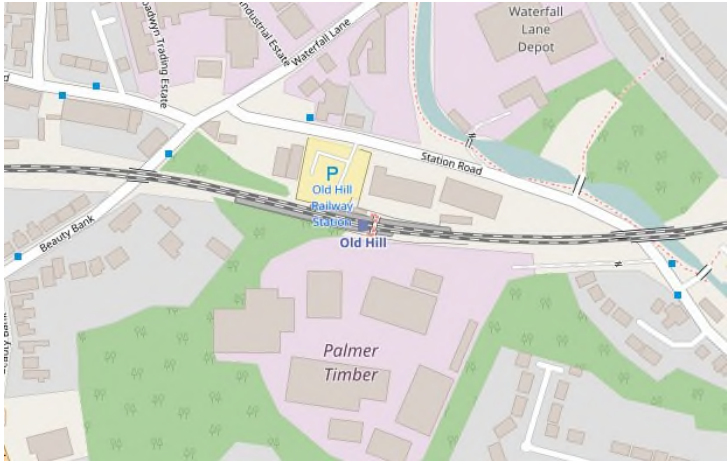

OLD HILL

Postcode for SatNav **B64 6PL**
Automated Ticket Machine ? **Yes**
Off Street Car Parking ? **51 free parking spaces**

Booking Office Opening Times

Mon	Tues	Wed	Thurs	Fri	Sat	Sun
0700-1100	0700-1100	0700-1100	0700-1100	0700-1100	0900-1600	Closed

Footfall Totals

2010/2011	2011/2012	2012/2013	2013/2014	2014/2015	2015/2016	2016/2017	2017/2018	2018/2019
176,512	171,658	165,406	179,494	185,406	189,452	193,902	204,196	213,904

Old Hill station opened in 1866.

In 1878, it became a junction station when the lines north to Dudley and south to Halesowen were opened.

The passenger service to Halesowen was relatively short lived and was withdrawn on 5 December 1927, although trains for workers at Austin’s Longbridge Works continued until September 1958.

The passenger service to Dudley was known locally as “The Bumble Hole Line” and was withdrawn on 15 April 1964.