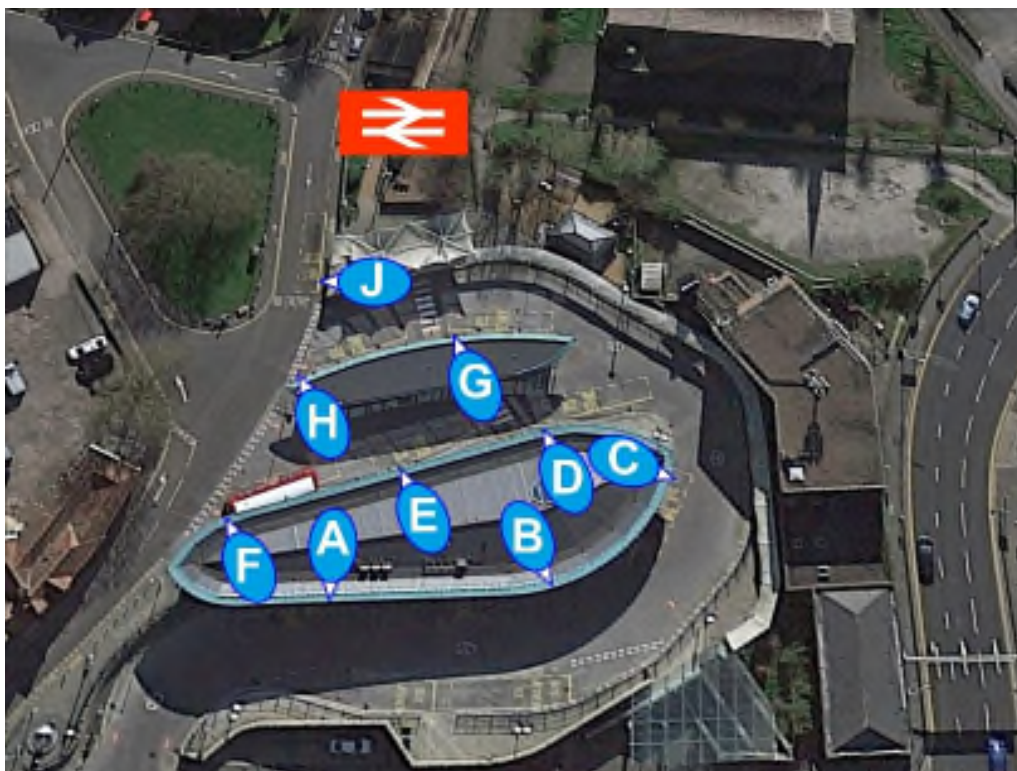

STOURBRIDGE TOWN (SBT)

The only exit from Stourbridge Town leads directly onto the Stourbridge Interchange. The first island building houses stands G and H, with the larger main building behind it housing stands A to F, plus public toilets, information points and a convenience store (Spar). Stop J in Vauxhall Road is for setting down.

Real time train information for departures from Stourbridge Junction is available at the Interchange.

Timetables for any bus route can be obtained by clicking on the appropriate link below the map.

Times of the next few buses due at each stop may be obtained from Google Maps by clicking the link below and then clicking on the appropriate bus stop icon and selecting the bus route from the list on the left

<https://www.google.co.uk/maps/@52.4558747,-2.143108,167m/data=!3m1!1e3>

Op	Route	Stop	Route
NatX	6	F	Brettell Lane, Brierley Hill, Russells Hall Hospital, DUDLEY https://bustimes.org/services/6-dudley-stourbridge-via-russells-hall-hospital
NatX	7	G E	Norton, High Park, WOLLASTON JUNCTION Pedmore, Wynall, Lye, Quarry Bank, Merry Hill, Netherton, Baptist End, DUDLEY https://bustimes.org/services/7-dudley-wollaston-via-merry-hill-stourbridge
NatX	8	G D	Enville Street, WOLLASTON FARM Amblecote, Merry Hill, Holly Hall, Dudley, Roseville, WOLVERHAMPTON https://bustimes.org/services/8-wollaston-farm-wolverhampton-via-dudley
NatX	9	H	Lye, Colley Gate, Halesowen, Quinton, Bearwood, BIRMINGHAM https://bustimes.org/services/9-birmingham-stourbridge-via-halesowen-2
NatX	16	C	Wordsley, Kingswinford, Swindon, Wombourne, Penn, WOLVERHAMPTON https://bustimes.org/services/16-wolverhampton-stourbridge-via-kingswinford
Diam	17	C	Ashwood Park, Kingswinford, Gornal Wood, DUDLEY https://bustimes.org/services/17-stourbridge-dudley-via-kingswinford
Diam	17^A	C	Wordsley, Kingswinford, Gornal Wood, DUDLEY https://bustimes.org/services/17a-stourbridge-wall-heath-via-wordsley
Diam	17^S	C	Wordsley, Kingswinford, Gornal Wood, DUDLEY https://bustimes.org/services/17s-dudley-stourbridge
Diam	25	B	Wollaston Farm, Hawbush, Brockmoor, Brierley Hill, Merry Hill, Lodge Farm, Netherton, DUDLEY https://bustimes.org/services/25-stourbridge-dudley