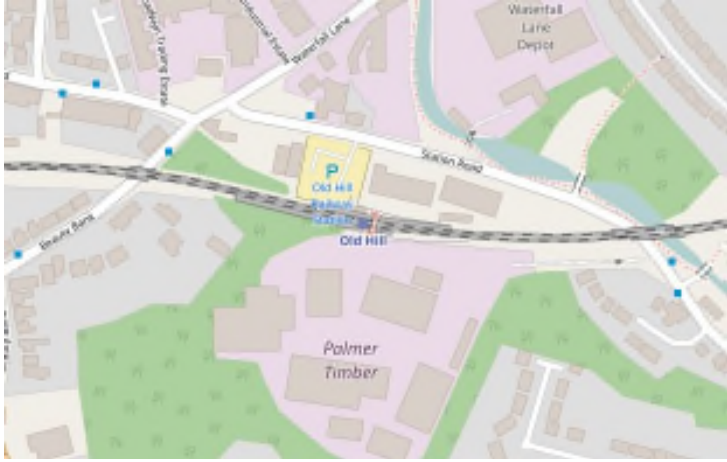

OLD HILL

Postcode for SatNav B64 6PL
 Automated Ticket Machine ? Yes
 Off Street Car Parking ? 51 free parking spaces

Booking Office Opening Times

Mon	Tues	Wed	Thurs	Fri	Sat	Sun
0700-1100	0700-1100	0700-1100	0700-1100	0700-1100	0900-1600	Closed

Footfall Totals

2009/2010	2010/2011	2011/2012	2012/2013	2013/2014	2014/2015	2015/2016	2016/2017	2017/2018
167,516	176,512	171,658	165,406	179,494	185,406	189,452	193,902	196,114

Old Hill station opened in 1866.

In 1878, it became a junction station when the lines north to Dudley and south to Halesowen were opened.

The passenger service to Halesowen was relatively short lived and was withdrawn on 5 December 1927, although trains for workers at Austin’s Longbridge Works continued until September 1958.

The passenger service to Dudley was known locally as “The Bumble Hole Line” and was withdrawn on 15 April 1964.