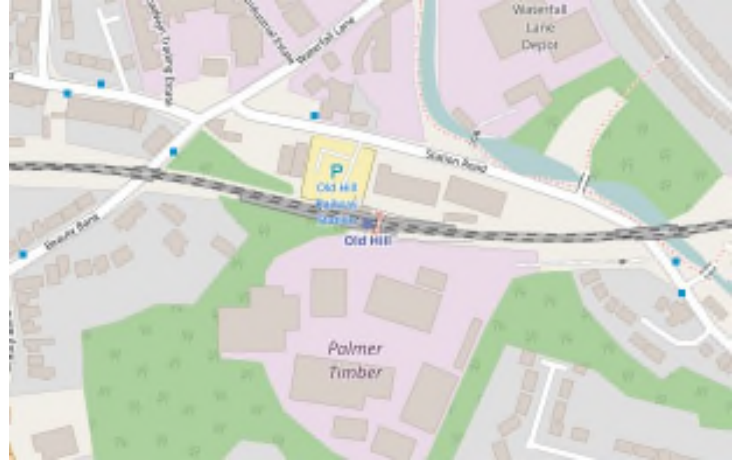

# OLD HILL

Postcode for SatNav B64 6PL  
 Automated Ticket Machine ? Yes  
 Off Street Car Parking ? 51 free parking spaces

## Footfall Totals

2008/2009	2009/2010	2010/2011	2011/2012	2012/2013	2013/2014	2014/2015	2015/2016	2016/2017
165,640	167,516	176,512	171,658	165,406	179,494	185,406	189,452	193,902

Old Hill station opened in 1866.

In 1878, it became a junction station when the lines north to Dudley and south to Halesowen were opened.

The passenger service to Halesowen was relatively short lived and was withdrawn on 5 December 1927, although trains for workers at Austin's Longbridge Works continued until September 1958.

The passenger service to Dudley was known locally as "The Bumble Hole Line" and was withdrawn on 15 April 1964.