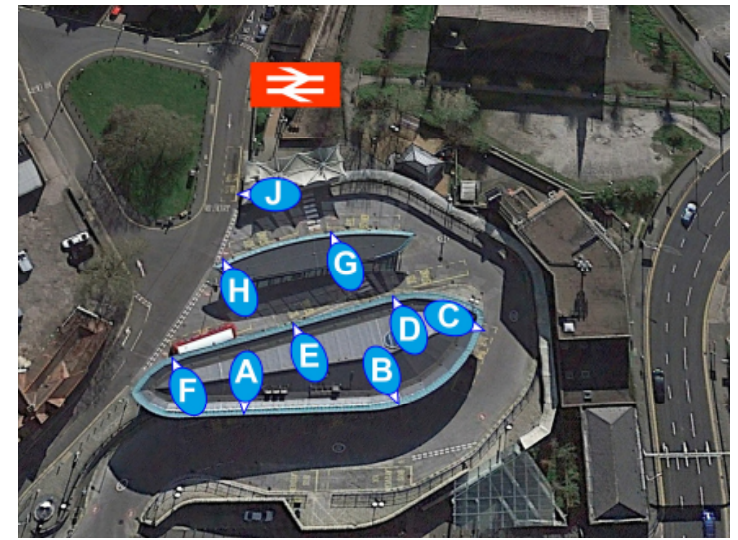

STOURBRIDGE TOWN (SBT)

The only exit from Stourbridge Town leads directly onto the Stourbridge Interchange. The first island building houses stands G and H, with the larger main building behind it housing stands A to F, plus public toilets, information points and a convenience store (Spar). Stop J in Vauxhall Road is for setting down.

Real time train information for departures from Stourbridge Junction is available at the Interchange.

Stop	Route	Op	Route	Times
H	9	NatX	Lye, Colley Gate, Halesowen, Quinton, Bearwood, BIRMINGHAM	0432 0508 0528 0538 0558 0609 0620 0630 0638 0648 every 7-8 mins 1725 35 45 55 05 15 25 1855 1910 1925 1940 2000 2020 50 20 2250 2325 0010 0110 0508 0538 0608 0638 0703 0723 0743 0756 0808 0818 0828 0838 0847 every 7-8 mins 1618 every 10 mins 1728 1740 1755 1810 1825 1840 1900 1920 1940 2000 2020 50 20 2250 2325 0010 0110 0618 0658 0730 0800 0830 0855 0920 40 00 20 1920 50 20 2250 2325
A	125	Diam	Kidderminster, Bewdley, Highley, BRIDGNORTH	0800 0910 10 1510 1620 1720 1825 0910 10 1510 1620 1720 1825 No service
B	142	Diam	Wollescote, Colley Gate, Fatherless Barn, Hasbury, HALESOWEN	0647 47 1747 0747 47 1747 No service
B	227	Diam	Wollaston, Stourton, KINVER	0640 0740 0810 1610 1710 1740 0810 1740 No service
E	228	Diam	Amblecote, Merry Hill, Brierley Hill, RUSSELLS HALL HOSPITAL	0925 1020 1115 15 1615 1715 0925 1020 1115 15 1615 1715 No service
B	228	Diam	Wollaston, Stourton, KINVER	0940 40 1640 0940 40 1640 No service
F	246	NatX	Brettell Lane, Brierley Hill, Russells Hall Hospital, DUDLEY	0530 0600 0615 0630 every 8-13 mins 0757 every 8-10 mins 1735 1747 1800 15 30 45 00 1915 1935 1955 2015 15 45 2345 0530 0600 0630 45 00 15 30 0815 0827 0839 every 9-10 mins 1720 1732 1745 00 15 30 45 1915 1935 1955 2015 45 15 2345 0815 45 15 1015 1040 1105 25 45 05 1725 1750 1815 45 15 2315
D	250	Diam	Wollaston Farm, Hawbush, Brockmoor, Brierley Hill, Merry Hill, Amblecote, STOURBRIDGE	0908 1010 10 1610 1705 0908 1010 10 1610 1705 No service
E	251	Diam	Amblecote, Merry Hill, Brierley Hill, Brockmoor, Hawbush, Wollaston, Norton, STOURBRIDGE	0925 1020 1115 15 1615 1715 0925 1020 1115 15 1615 1715 No service
C	256	NatX	Wordsley, Kingswinford, Wombourne, Penn, WOLVERHAMPTON	0620 0655 0720 0750 0825 0900 30 00 1600 1635 1705 1740 1810 1840 1925 2020 20 2320 0000 0640 0735 0835 0930 00 30 1800 1840 1925 2020 20 2320 0000 1020 20 2320 0000
C	257	NatX Diam	Wordsley, Kingswinford, Gornal Wood, Dibdale Road, DUDLEY	0640 0710 0740 0810 0845 15 45 1615 1650 1720 1755 1825 1900 1950 50 2250 0720 0750 0820 0850 0915 45 15 1745 1820 1900 1950 50 2250 0942 42 1742 1850 50 2250