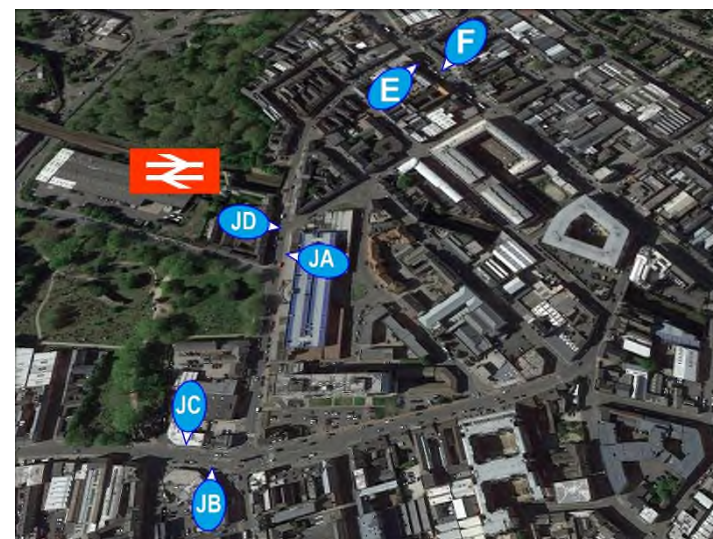

JEWELLERY QUARTER (JEQ)

There is only one exit from the station, which leads into Vyse Street. Turn right for stops JA to JD. Turn left along Vyse Street until you reach a crossroads with traffic lights. Turn right into Great Hampton Street for stops E and F.

CHANGE AT JEWELLERY QUARTER FOR WEST MIDLANDS METRO SERVICES

Birmingham (Grand Central) – West Bromwich – Wednesbury – Bilston – Wolverhampton

Stop	Route	Op	Route	Times
--		--	St Paul's, Bull Street, GRAND CENTRAL	0502 17 32 47 02 0617 0623 0632 0647 every 6-10 mins 0830 every 8 mins 1902 1914 1920 1926 1932 1947 02 17 32 47 0002 0502 17 32 47 02 0617 0623 0632 0647 every 8-10 mins 0750 every 8 mins 1902 1914 1920 1926 1932 47 02 17 32 0032 0747 02 17 32 47 2332
--		--	Soho, Handsworth, West Bromwich, Wednesbury Parkway, Bilston, Priestfield, WOLVERHAMPTON	0518 33 48 03 18 0618 0626 0633 0643 0656 every 6-10 mins 0835 0838 0841 every 8 mins 1903 1918 1925 1933 1940 1948 03 18 33 48 2333 2340 2355 0010 0518 33 48 03 18 0618 0626 0633 0643 0656 every 6-10 mins 0817 every 8 mins 1903 1918 1925 1933 1940 1948 03 18 33 48 0003 0010 0025 0040 0803 18 33 48 03 2303 2318 2333 2348
	8A	NatX	ANTI-CLOCKWISE CIRCLE Ladywood, Sparkbrook, Small Heath, Bordesley, Saltley, Aston, Hockley	0545 0605 0618 0631 0803 0814 0826 0840 0852 0904 0916 0928 0941 0955 1008 1020 1032 1044 1056 1108 1120 1132 1144 1156 1208 1221 1233 1246 1258 1309 1320 1331 1342 1353 1403 1414 1425 1436 1447 1500 1512 1523 1535 1547 1600 1612 1624 1636 1649 1701 1714 1727 1740 1752 1803 1814 1827 1840 1854 1909 1926 1942 2001 2034 04 34 0004 0549 0619 0649 0714 0734 0750 0807 0827 0847 0905 0926 0940 0954 1008 1023 1037 52 07 22 37 1922 1945 2005 2034 04 34 0004 0733 0803 0833 0903 0933 1004 34 04 1204 24 44 04 1804 34 04 0004 Some buses do not traverse the full circle especially early and late evening journeys.
	8C	NatX	CLOCKWISE CIRCLE Hockley, Aston, Saltley, Bordesley, Small Heath, Sparkbrook, Ladywood	0530 0555 0610 0625 0640 0653 0705 0716 0727 0736 0748 0800 0814 0827 0838 0849 0902 0915 0927 0939 0951 1003 1015 1027 1039 1051 1103 1115 1127 1139 1151 1203 1215 1227 1240 1253 1306 1319 1329 1339 1351 1403 1415 1427 1438 1450 1501 1513 1523 1535 1546 1558 1610 1622 1634 1646 1659 1712 1725 1739 1752 1804 1815 1827 1839 1851 1906 1920 1933 1948 2005 2020 2040 2105 35 05 0005 0530 0600 0630 0700 0725 0745 0805 0828 0848 0908 0929 0948 1003 1018 1035 1052 07 22 37 52 1237 1253 1309 1325 1340 1356 1411 26 41 56 11 1756 1810 1825 1839 1853 1908 1922 1940 2000 2020 2040 2105 35 05 0005 0704 0734 0804 0834 0905 0935 1005 1038 08 38 1238 1300 20 40 00 1820 1839 1909 1939 2007 2037 2105 05 35 0005 Some buses do not traverse the full circle especially early and late evening journeys.
	16	NatX	Hockley, Handsworth Wood, HAMSTEAD (GREEN LANE)	0508 0533 0608 0628 0650 0705 0717 0727 0738 0749 every 6-7 mins 1714 1728 1741 1748 1801 1807 1819 1826 1833 1840 1855 1904 1919 1929 1939 1959 2019 2029 2049 2129 2209 2239 2309 0531 0626 0659 0715 30 45 00 15 0830 0844 0854 0904 0914 0927 0937 0947 every 6-7 mins 1626 1639 1646 1652 1705 1712 1718 1731 1738 1757 1805 1815 1823 1839 1859 1919 1939 1949 2009 2029 2049 2129 2209 2239 2309 0709 0809 0849 09 29 49 1049 1101 13 25 37 49 01 1537 1601 1625 1637 1649 1709 1729 1749 1829 1849 1909 1929 2009 39 09 2309
	16A	NatX	Hockley, Handsworth Wood, Hamstead (Green Lane), GREAT BARR (Scott Arms)	1722 1735 1754 1814 1847 1912 1949 2009 2109 2149 2339 0009 1633 1659 1725 1744 1751 1831 1849 1909 1929 2109 2149 2339 0007 1549 1613 1809 1949 2338 0007
	16 16A	NatX	BIRMINGHAM (Markets)	0445 0540 0605 0635 0647 0657 0707 0717 every 6-7 mins 1747 every 8-10 mins 1916 1928 1940 1950 2000 2010 2020 2040 2100 2120 2143 13 43 2343 0605 0704 0716 0731 0746 0801 0814 0824 0834 0844 0854 0904 0913 every 6-7 mins 1728 every 10-12 mins 1921 1940 00 20 40 2120 2143 13 43 2343 0650 0750 0829 0847 0907 0927 0947 1007 1025 1036 48 00 12 24 36 1624 44 04 24 1744 1805 1823 1843 1903 1923 1943 13 43 2343